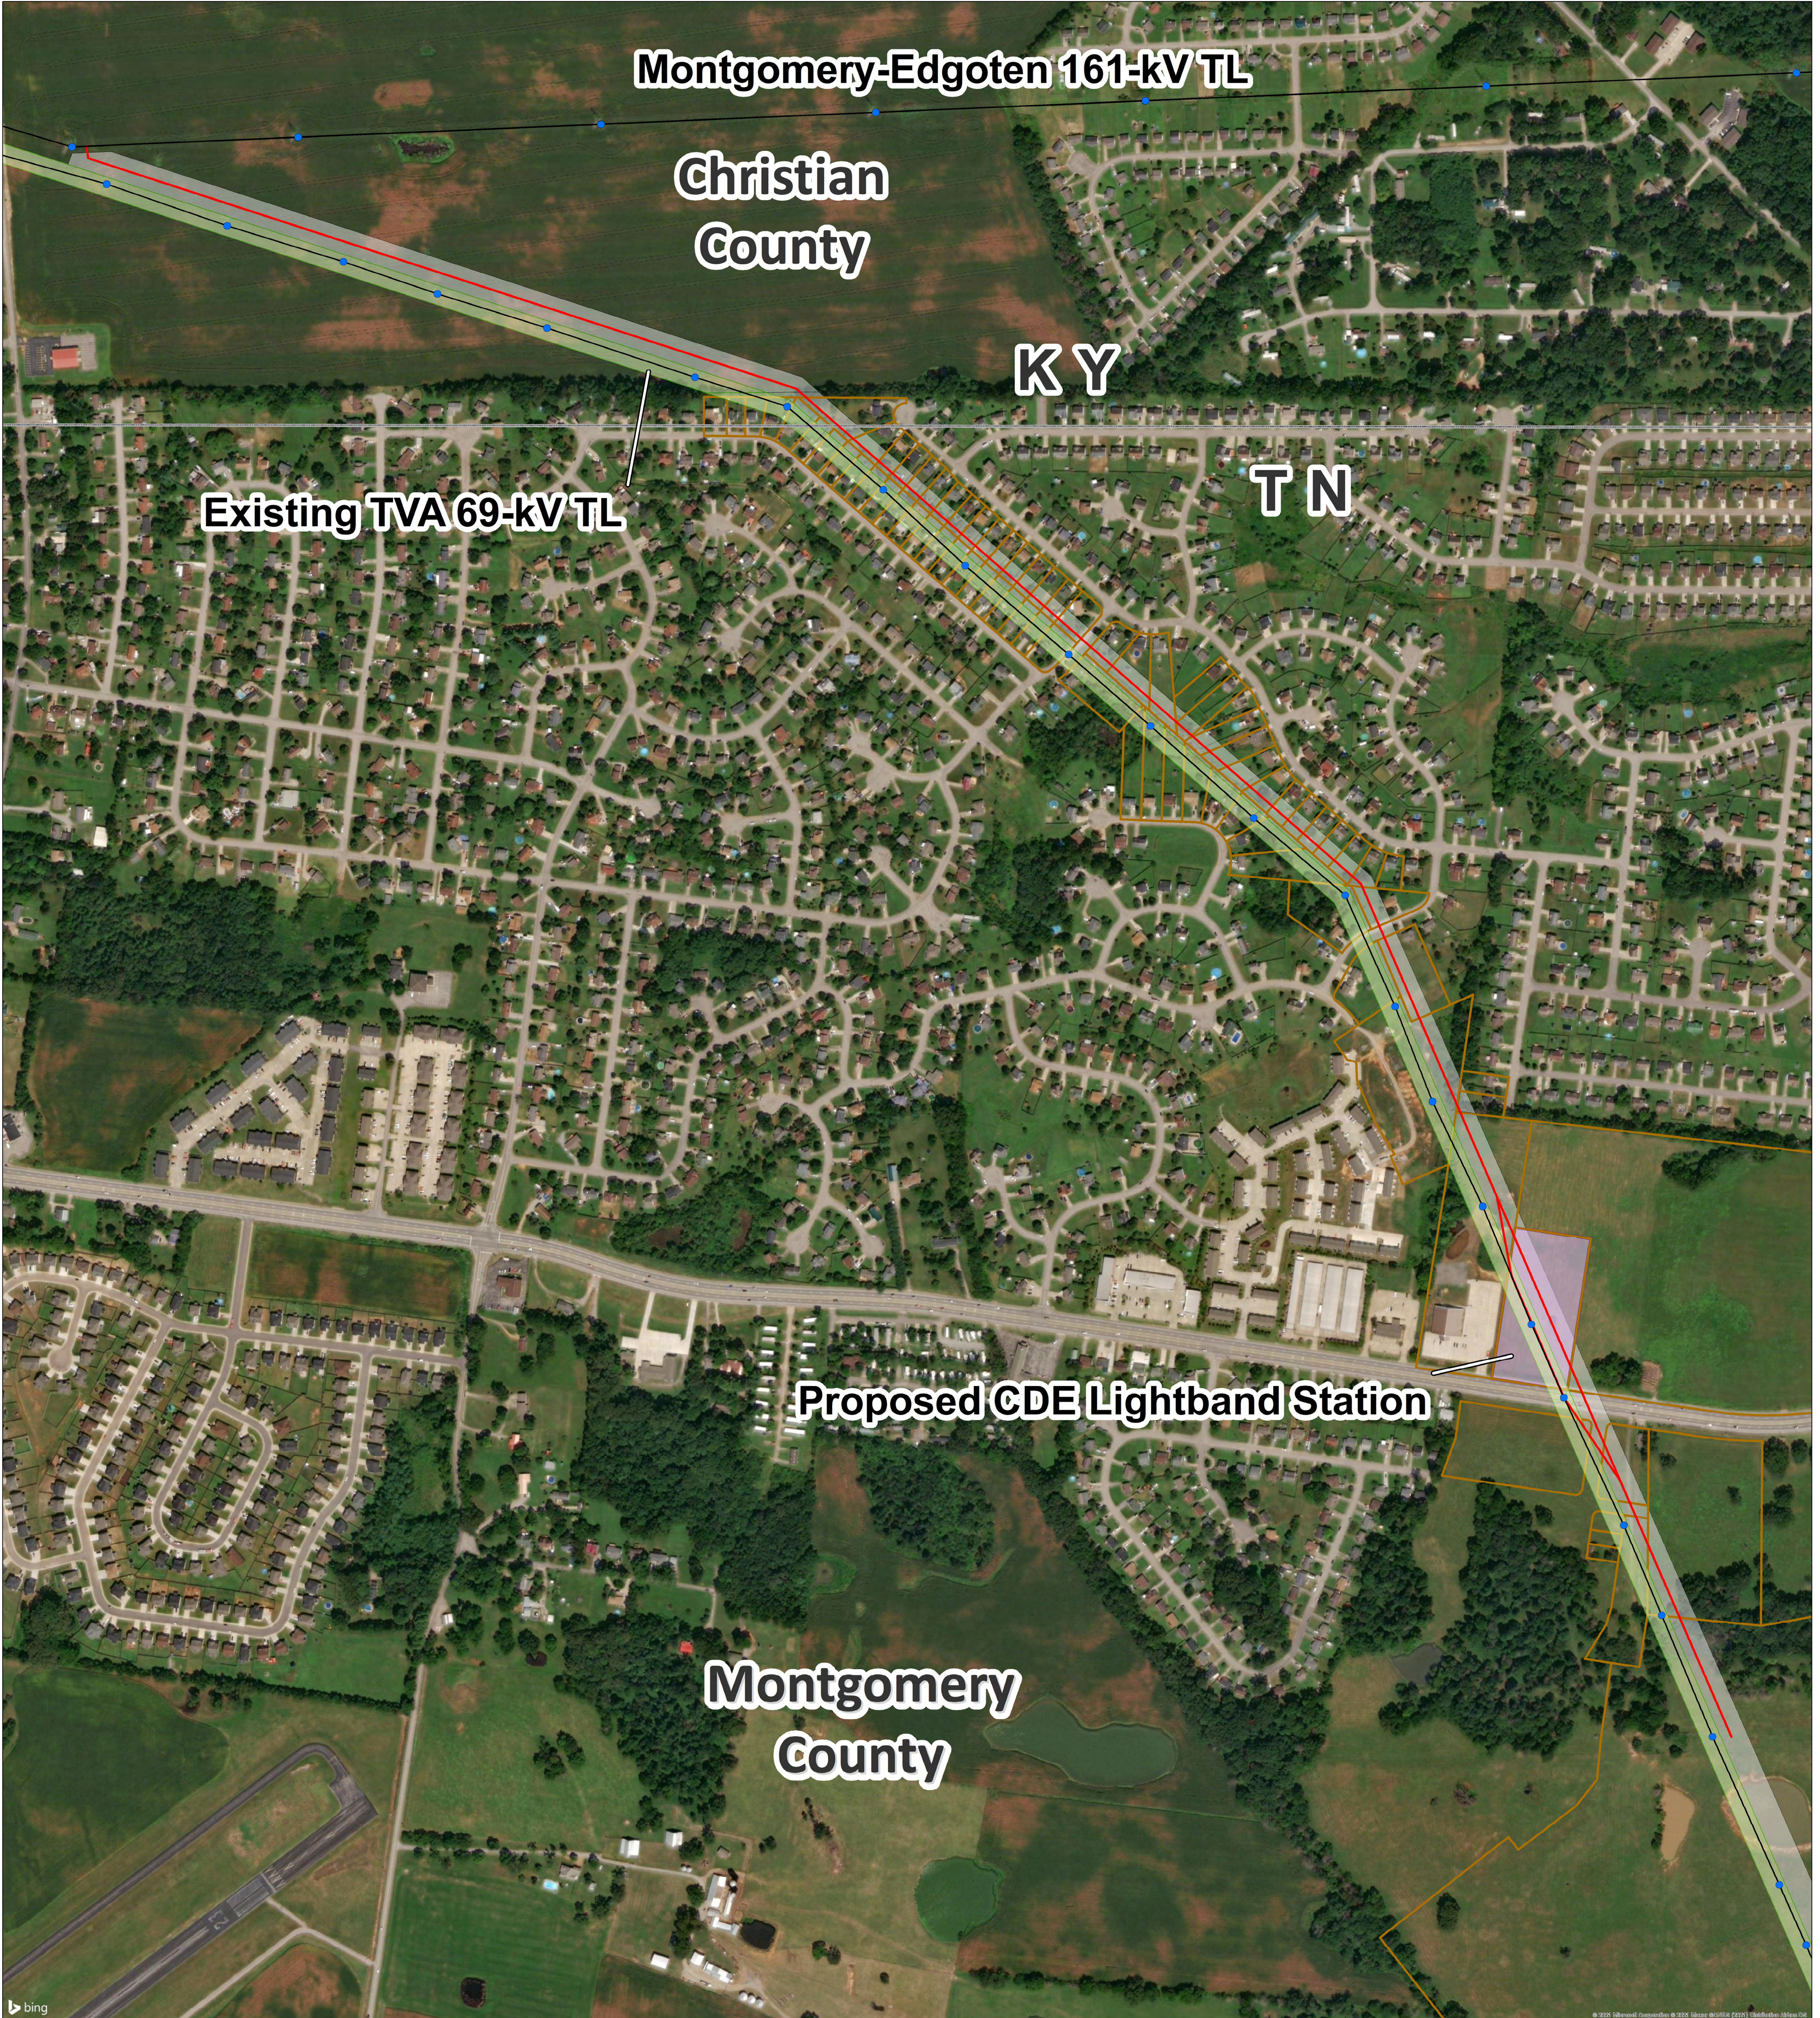

Tiny Town Road, TN - KY Proposed Transmission Project

Legend

- Proposed Route
- Vacant TVA ROW
- Existing Transmission Lines
- Existing Transmission Line Structures
- Existing 69-kV TL ROW
- Proposed LPC Station Property
- Project Parcels